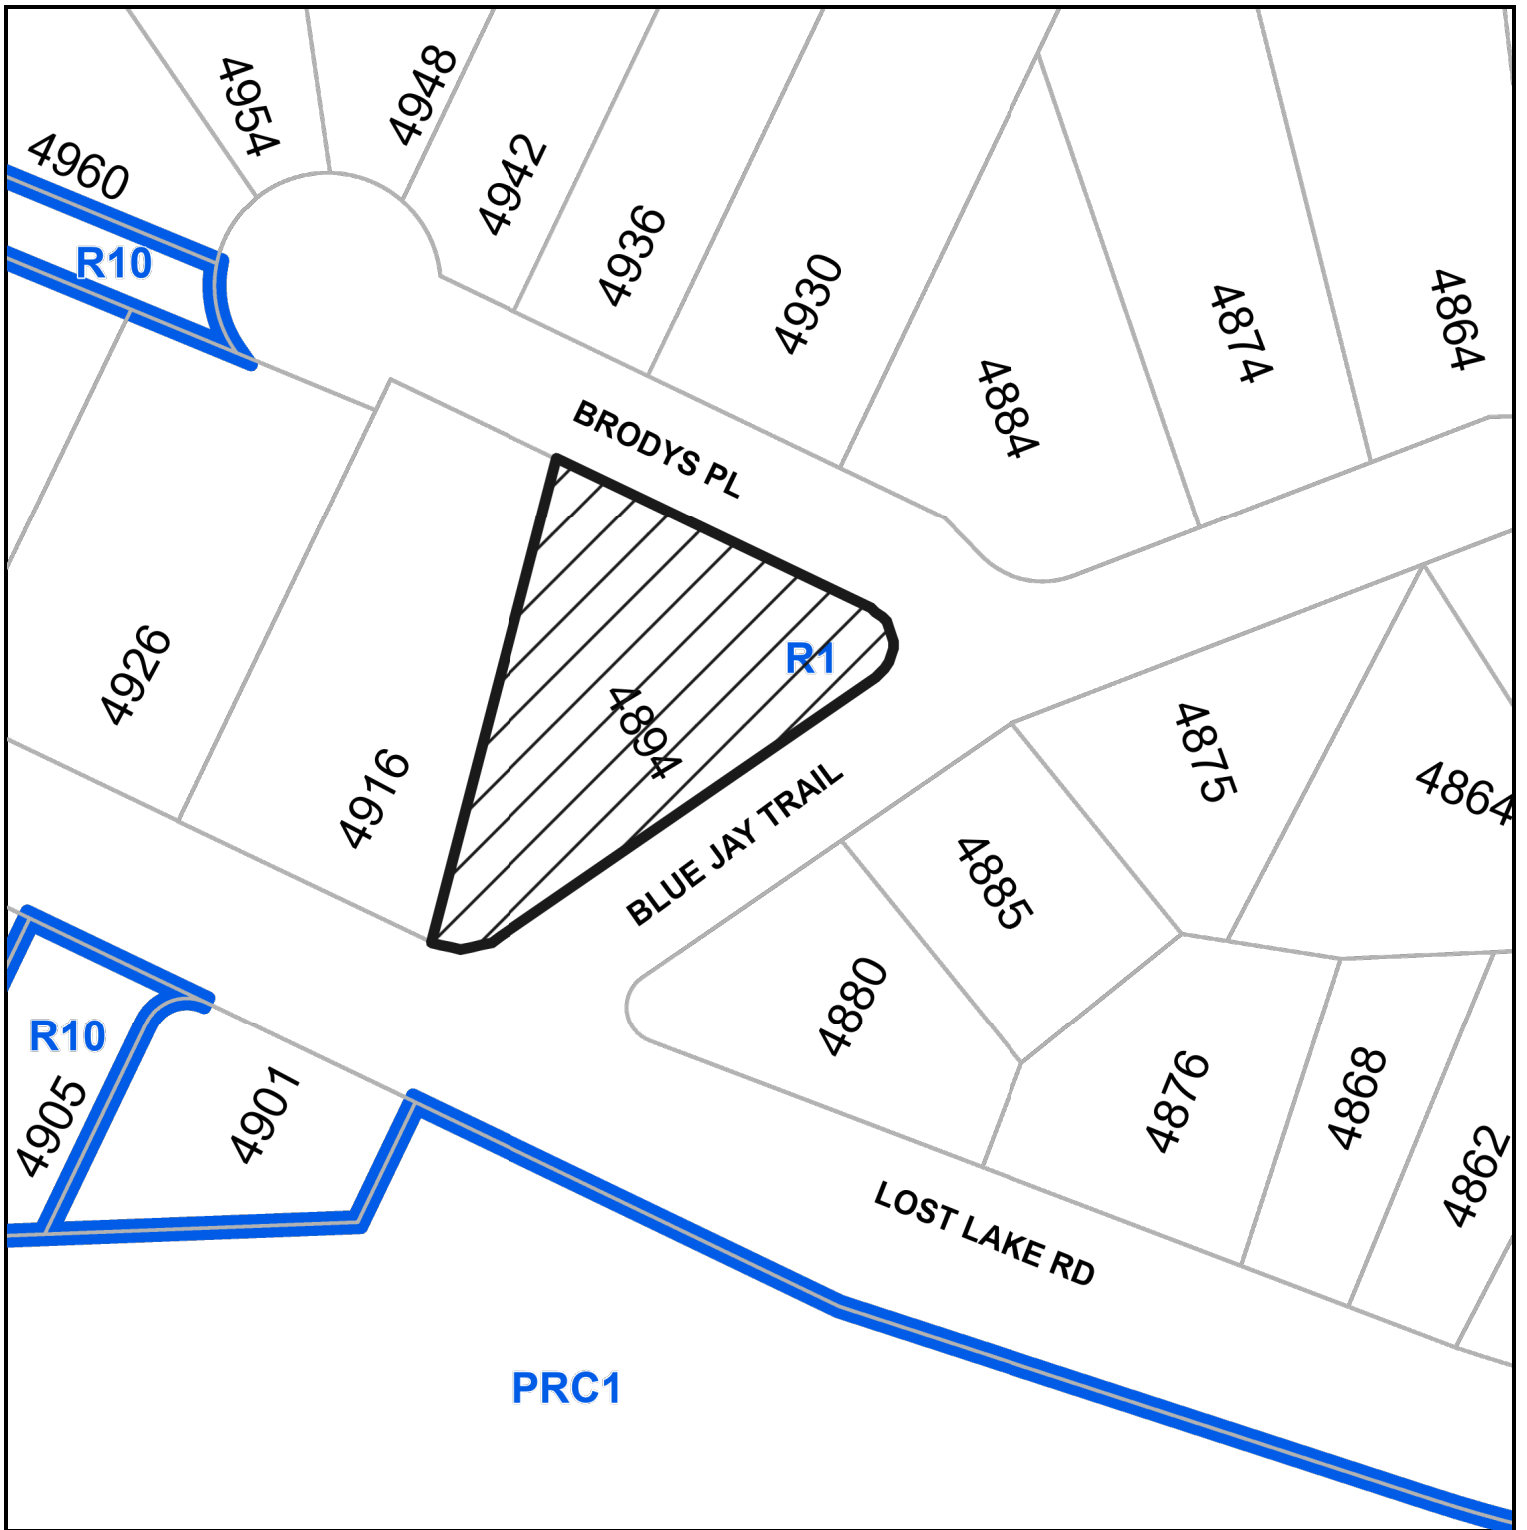

SUBJECT PROPERTY MAP

4894 Blue Jay Trail